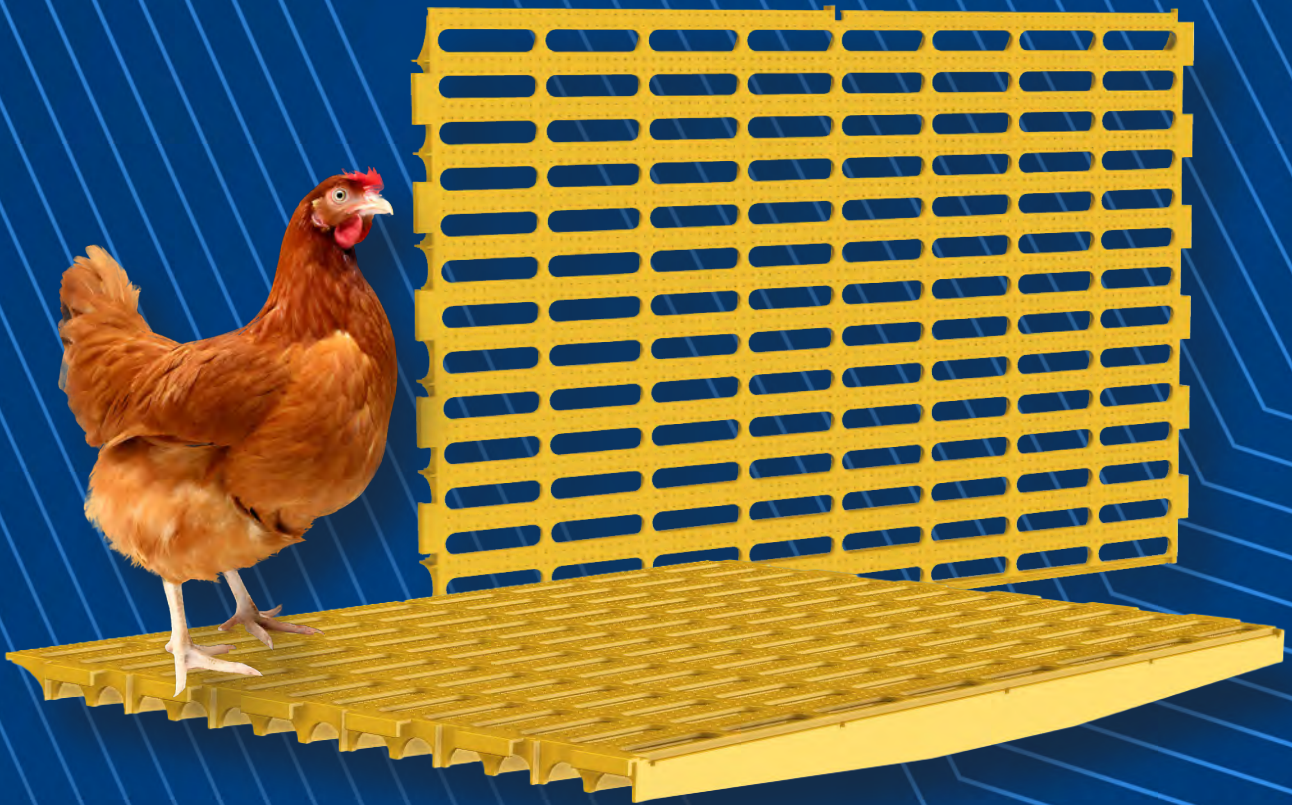

SLAT FOR POULTRY FARMING

4400S

SLAT FOR POULTRY FARMING

Slat produced specially for poultry

Reinforced polypropylene

Length: 90 cm

Width: 60 cm

Height: 4,5 cm

Weight: 2,9 kg

Strength: 200 kg (uniform weight)

NON-SLIP SURFACE

PRACTICAL SIZES

Ease of installation and cleaning

SELF-SUPPORTING STRUCTURE

Use a **QR code reader** on your device to access our website.

Via Volta 4, Monvalle (VA) 21020, Italy
info@cortizootecnici.com | +39 0332 799 985 | www.cortizootecnici.it